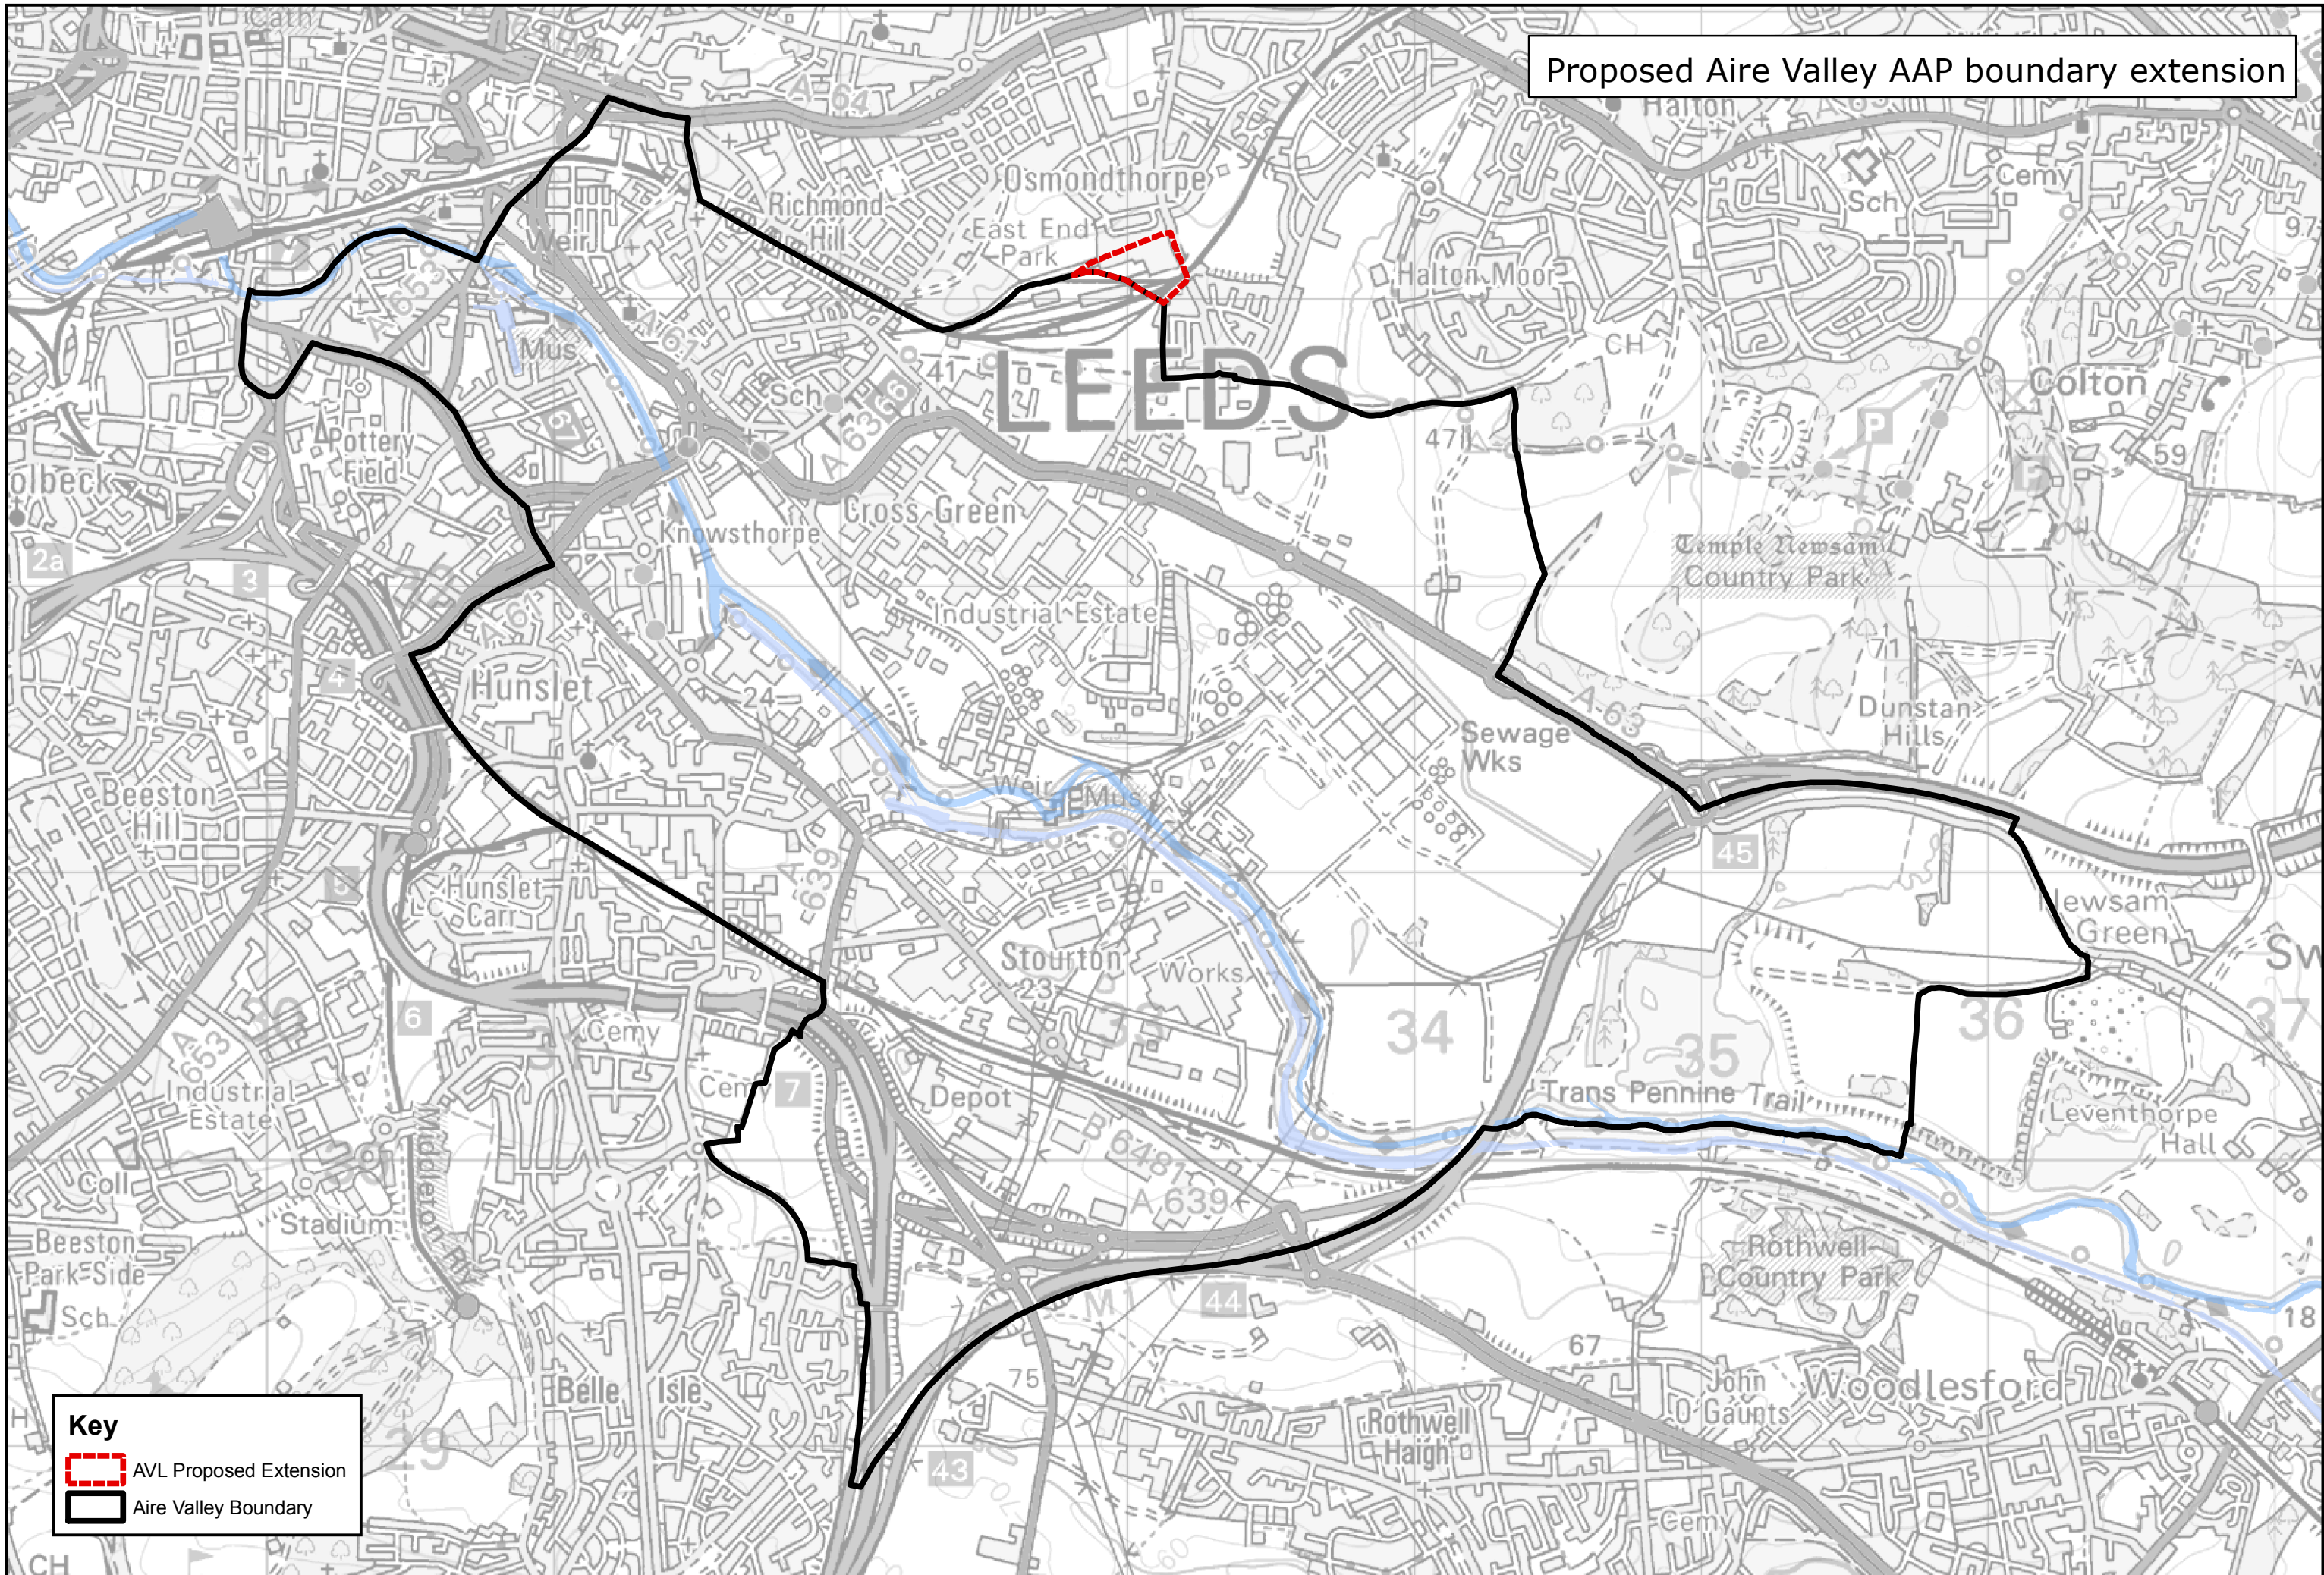

Proposed Aire Valley AAP boundary extension

**Key**  
[Red dashed line] AVL Proposed Extension  
[Black solid line] Aire Valley Boundary